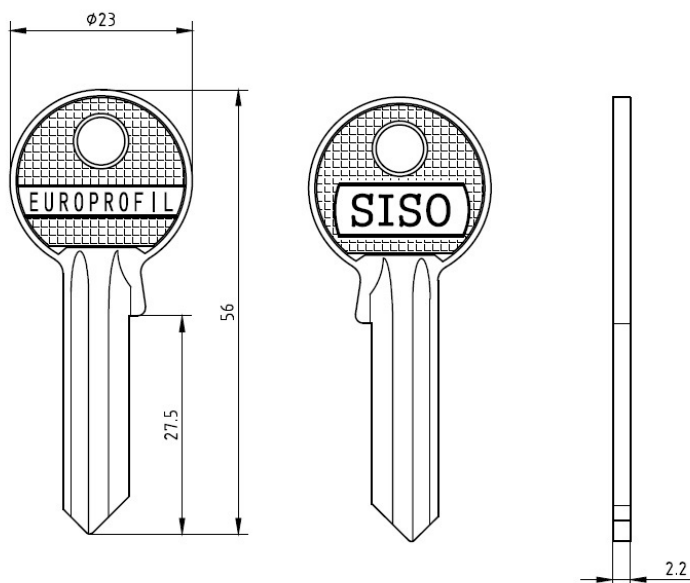

# PRODUCT SHEET

**Description:**

Blank Brass Key W/SISO Logo F/Profile Cylinder W/FAB Key Way

**Item number:**

14.04.093-0

Units	Box	Carton	HS Code	Barcode
Pcs.	300	300	8301700000	 5704866039963

**SISO A/S**